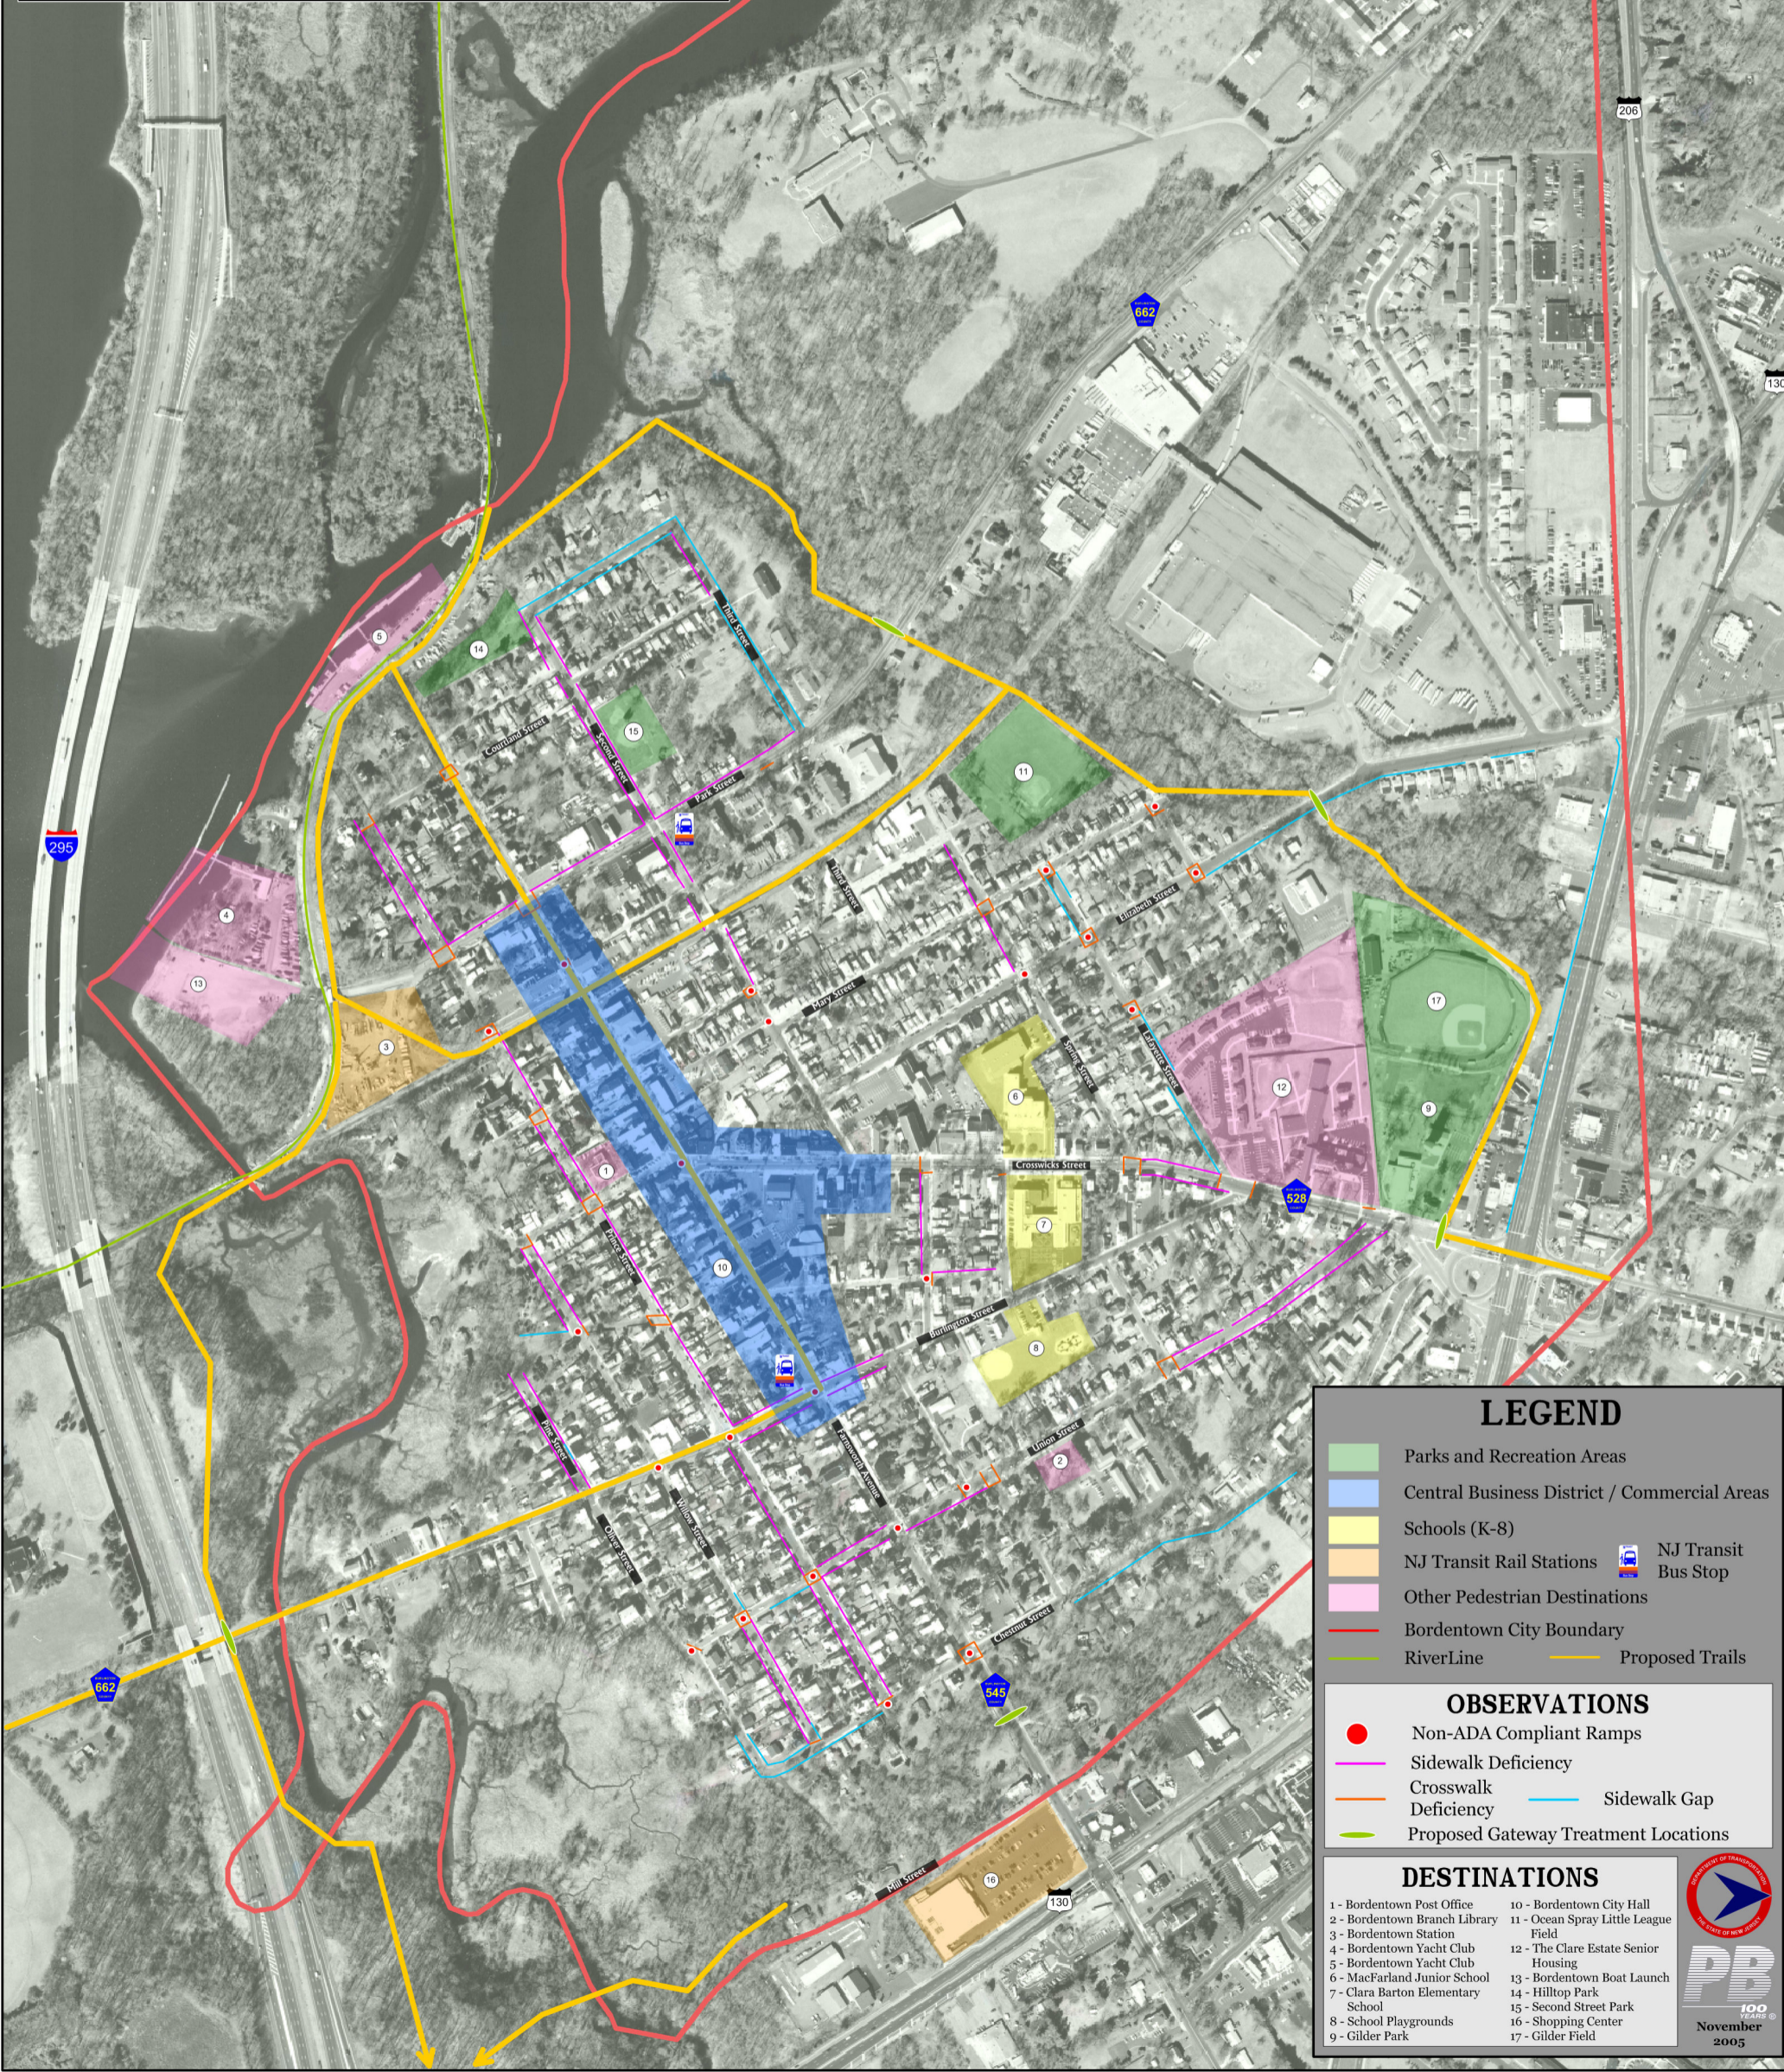

## Bicycle & Pedestrian Circulation Study

### Pedestrian Conditions

### LEGEND

- Parks and Recreation Areas
- Central Business District / Commercial Areas
- Schools (K-8)
- NJ Transit Rail Stations
- Other Pedestrian Destinations
- Bordentown City Boundary
- RiverLine
- NJ Transit Bus Stop
- Proposed Trails

### OBSERVATIONS

- Non-ADA Compliant Ramps
- Sidewalk Deficiency
- Crosswalk Deficiency
- Sidewalk Gap
- Proposed Gateway Treatment Locations